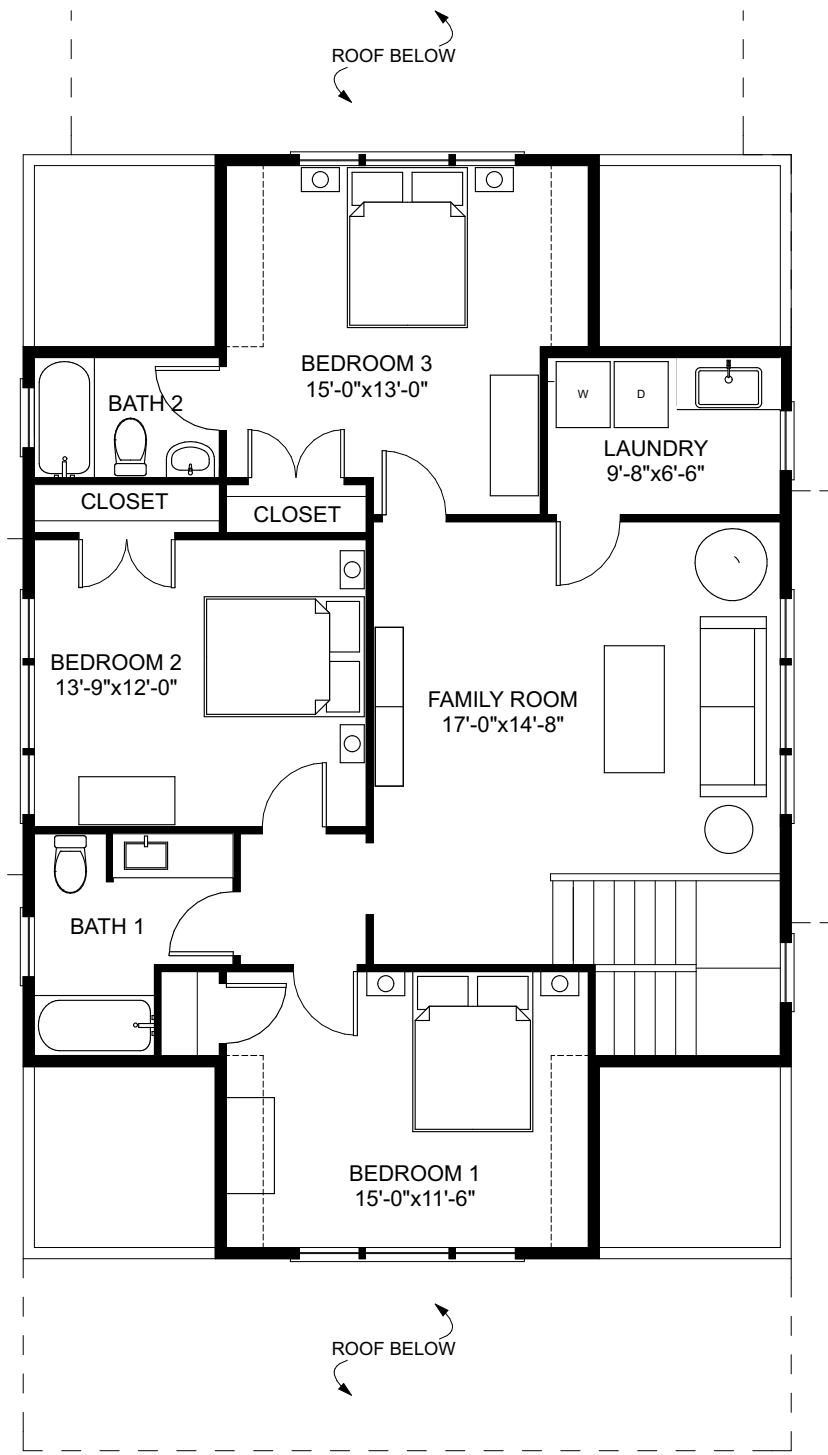

FIRST FLOOR

**BUNGALOW
COMPANY**

THE HAWTHORN

2 STORY | 4 BEDROOMS | 3.5 BATHS
 OVERALL DIMENSIONS: 39'-0" x 62'-0" (24'-1" +/- TALL) | 2,898 SQ.FT.
 FIRST FLOOR: 1,762 SQ. FT. | SECOND FLOOR: 1,136 SQ. FT.
 FOUNDATION: CRAWLSPACE

SECOND FLOOR

**BUNGALOW
COMPANY**

THE HAWTHORN

2 STORY | 4 BEDROOMS | 3.5 BATHS
 OVERALL DIMENSIONS: 39'-0" x 62'-0" (24'-1" +/- TALL) | 2,898 SQ.FT.
 FIRST FLOOR: 1,762 SQ. FT. | SECOND FLOOR: 1,136 SQ. FT.
 FOUNDATION: CRAWLSPACE